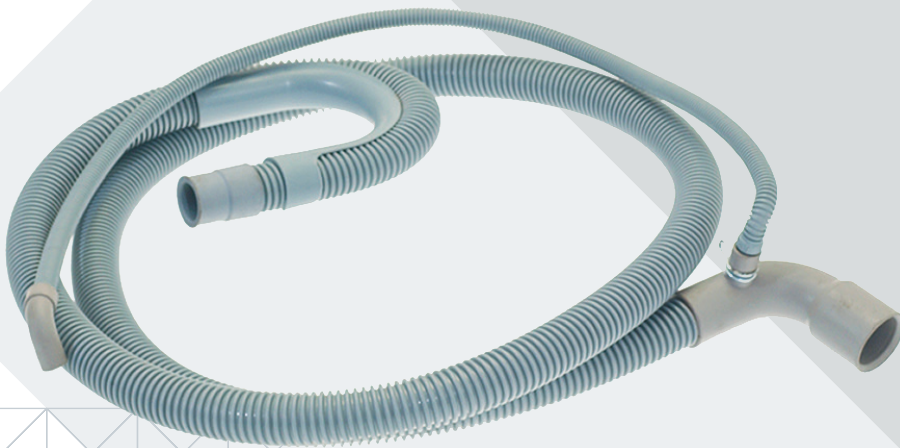

UNIVERSAL HOSES

Inlet and outlet top sellers

INLET HOSES

SUPPLY HOSES MADE OF PVC WITH NYLON FITTINGS

Photo	LF code	GEV code	DN	Connections	Length (mm)	Max. temperature (°C)	Max. pressure (bar)	Approvals
1	3449338	LF3449338	13	3/4"F - 3/4"F	1000	90	10	WRAS
1	5106642	520630	13	3/4"F - 3/4"F	1000	90	10	VDE
1	3449330	LF3449330	13	3/4"F - 3/4"F	1500	90	10	WRAS
1	5106644	520631	13	3/4"F - 3/4"F	1500	90	10	VDE
1	3449339	LF3449339	13	3/4"F - 3/4"F	2000	90	10	WRAS
2	3449326	LF3449326	13	3/4"F - 3/4"F	1000	90	10	WRAS
2	3449017	520010	13	3/4"F - 3/4"F	1500	90	10	WRAS
2	3449327	LF3449327	13	3/4"F - 3/4"F	2000	90	10	WRAS
2	3449328	LF3449328	13	3/4"F - 3/4"F	2500	90	10	WRAS
2	5106589	520012	13	3/4"F - 3/4"F	2500	90	10	VDE
2	5106591	520013	13	3/4"F - 3/4"F	3000	90	10	VDE
3	3449001	LF3449001	10	3/4"F - 3/4"F	1500	90	10	---
4	3449322	LF3449322	10	3/4"F - 3/4"F	1500	25	20	---
4	3449323	LF3449323	10	3/4"F - 3/4"F	2500	25	20	---
5	3449318	LF3449318	10	3/4"F - 3/4"F	1500	25	20	---
5	3449319	LF3449319	10	3/4"F - 3/4"F	2000	25	20	---
5	3449320	LF3449320	10	3/4"F - 3/4"F	2500	25	20	---
5	3449321	LF3449321	10	3/4"F - 3/4"F	3000	25	20	---
6	3449064	521291	10	3/4"F - 3/4"F	2000	90	15	---

SUPPLY HOSES MADE OF PVC WITH METAL FITTINGS

Photo	LF code	GEV code	DN	Connections	Length (mm)	Max. temperature (°C)	Max. pressure (bar)	Approvals
1	3449058	LF3449058	13	3/4"F - 3/4"F	1000	90	15	WRAS
1	3449059	520888	13	3/4"F - 3/4"F	1500	90	15	WRAS
1	3449004	LF3449004	13	3/4"F - 3/4"F	2000	90	15	WRAS
1	3449005	LF3449005	13	3/4"F - 3/4"F	2500	90	15	WRAS
2	3449060	LF3449060	13	3/4"F - 3/4"F	1000	90	10	WRAS
2	3449055	LF3449055	13	3/4"F - 3/4"F	1500	90	10	WRAS
2	3449056	LF3449056	13	3/4"F - 3/4"F	2000	90	10	WRAS
2	5106641	520011	13	3/4"F - 3/4"F	2000	90	10	VDE
2	3449057	LF3449057	13	3/4"F - 3/4"F	2500	90	10	WRAS
3	3449072	LF3449072	10	3/4"F - 3/4"F	2000	90	10	---