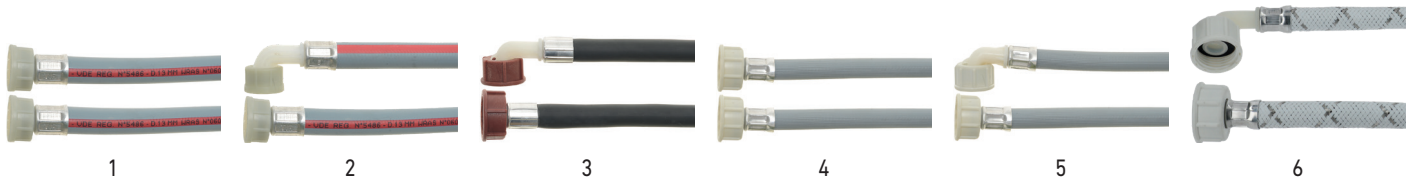

UNIVERSAL HOSES

Inlet and outlet top sellers

INLET HOSES

SUPPLY HOSES MADE OF PVC WITH NYLON FITTINGS

Photo	LF code	GEV code	DN	Connections	Length (mm)	Max. temperature (°C)	Max. pressure (bar)	Approvals
1	3449338	LF3449338	13	3/4"F - 3/4"F	1000	90	10	WRAS
1	5106642	520630	13	3/4"F - 3/4"F	1000	90	10	VDE
1	3449330	LF3449330	13	3/4"F - 3/4"F	1500	90	10	WRAS
1	5106644	520631	13	3/4"F - 3/4"F	1500	90	10	VDE
1	3449339	LF3449339	13	3/4"F - 3/4"F	2000	90	10	WRAS
2	3449326	LF3449326	13	3/4"F - 3/4"F	1000	90	10	WRAS
2	3449017	520010	13	3/4"F - 3/4"F	1500	90	10	WRAS
2	3449327	LF3449327	13	3/4"F - 3/4"F	2000	90	10	WRAS
2	3449328	LF3449328	13	3/4"F - 3/4"F	2500	90	10	WRAS
2	5106589	520012	13	3/4"F - 3/4"F	2500	90	10	VDE
2	5106591	520013	13	3/4"F - 3/4"F	3000	90	10	VDE
3	3449001	LF3449001	10	3/4"F - 3/4"F	1500	90	10	---
4	3449322	LF3449322	10	3/4"F - 3/4"F	1500	25	20	---
4	3449323	LF3449323	10	3/4"F - 3/4"F	2500	25	20	---
5	3449318	LF3449318	10	3/4"F - 3/4"F	1500	25	20	---
5	3449319	LF3449319	10	3/4"F - 3/4"F	2000	25	20	---
5	3449320	LF3449320	10	3/4"F - 3/4"F	2500	25	20	---
5	3449321	LF3449321	10	3/4"F - 3/4"F	3000	25	20	---
6	3449064	521291	10	3/4"F - 3/4"F	2000	90	15	---

SUPPLY HOSES MADE OF PVC WITH METAL FITTINGS

Photo	LF code	GEV code	DN	Connections	Length (mm)	Max. temperature (°C)	Max. pressure (bar)	Approvals
1	3449058	LF3449058	13	3/4"F - 3/4"F	1000	90	15	WRAS
1	3449059	520888	13	3/4"F - 3/4"F	1500	90	15	WRAS
1	3449004	LF3449004	13	3/4"F - 3/4"F	2000	90	15	WRAS
1	3449005	LF3449005	13	3/4"F - 3/4"F	2500	90	15	WRAS
2	3449060	LF3449060	13	3/4"F - 3/4"F	1000	90	10	WRAS
2	3449055	LF3449055	13	3/4"F - 3/4"F	1500	90	10	WRAS
2	3449056	LF3449056	13	3/4"F - 3/4"F	2000	90	10	WRAS
2	5106641	520011	13	3/4"F - 3/4"F	2000	90	10	VDE
2	3449057	LF3449057	13	3/4"F - 3/4"F	2500	90	10	WRAS
3	3449072	LF3449072	10	3/4"F - 3/4"F	2000	90	10	---