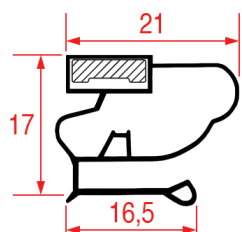

STANDARD MEASURES GASKETS

LF Profile: 2019
GEV Profile: 9135

Color: GREY
Suitable for: HORECA-SELECT