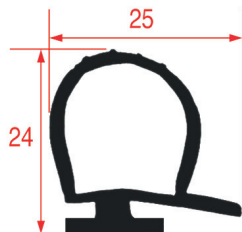

**LF Code: 3286111/3286519
3986028**
Coil Length: 3/7/25m

**GEV Code: AS035146/902091/
901784**
Coil Length: 3/6/25m

Color: BLACK
Suitable for: MTH