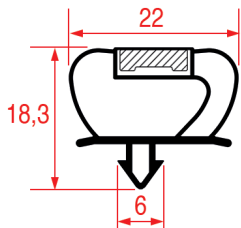

SNAP-IN GASKETS

LF Profile: 1010
GEV Profile: 9237

Code (bar): 3186877, 900097
Length: 2000
Color: GREY

Suitable for: ELECTROLUX, MISA, ZANUSSI

LF Profile: 1011
GEV Profile: 9050

Code (bar): 3286097, 902593
Length: 2000
Color: GREY