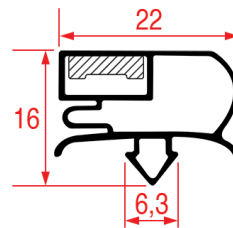

LF Profile: 1042
GEV Profile: 9015

Code (bar): 3286154, LF3286154
Length: 2000
Color: GREY

Suitable for: DELFIELD