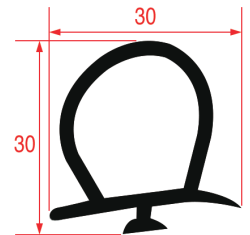

LF Code: 3986002

GEV Code: 901894

Coil Length: 2,3m

Color: WHITE

Suitable for: SURFRIGO