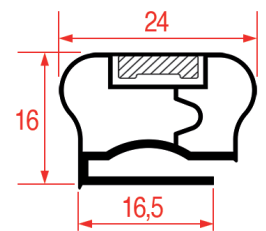

LF Profile: 2009
GEV Profile: 9200

Code (bar): 3286147, LF3286147
Length: 2000
Color: GREY

Suitable for: EISVOIGT, FRIGOPOL, KÜLEG