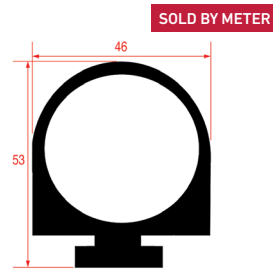

LF Code: 3186859
GEV Code: 901116

Color: BLACK
Suitable for: FRIGOR BOX