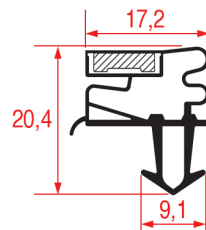

LF Profile: 1067
GEV Profile: 9275

Code (bar): 3286193, LF3286193
Length: 2000
Color: GREY