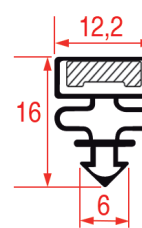

LF Profile: 1059
GEV Profile: 9313

Code (bar): 3286182/3286183,
LF3286182/LF3286183
Length: 2000
Color: BLACK/GREY
Suitable for: CISAPLAST, CORNELIUS