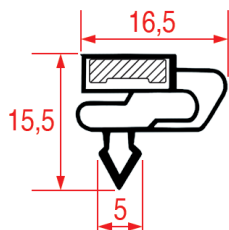

STANDARD MEASURES GASKETS

LF Profile: 1091
GEV Profile: 9032

Code (bar): 5125364, LF5125364
Length: 2300
Color: GREY
Suitable for: ANTONY

LF Profile: 1092
GEV Profile: 9156

Color: GREY
Suitable for: DUKERS, HORECA-SELECT,
LA SOMMELLIER