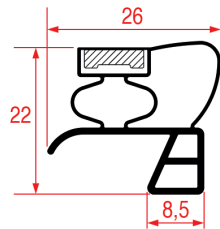

LF Profile: 1002
GEV Profile: 9783

Code (bar): 3286122, LF3286122

Length: 2000
Color: GREY

Suitable for: EKU, MARENO, SILKO