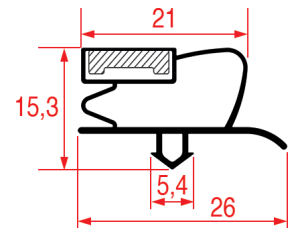

LF Profile: 1013
GEV Profile: 9013

Code (bar): 3286127, 902594
Length: 2000
Color: GREY

Suitable for: CORECO, FAGOR