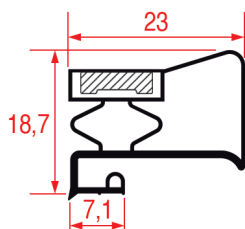

LF Profile: 2013
GEV Profile: 9138

Code (bar): 3286197, LF3286197
Length: 2300
Color: GREY

MIDDLE-EDGE GASKETS

STANDARD MEASURES GASKETS

LF Profile: 2014
GEV Profile: 9953

Code (bar): 3286198, LF3286198
Length: 2000
Color: GREY