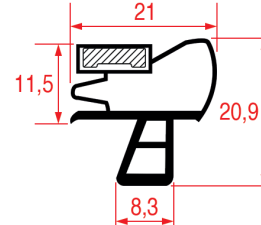

LF Profile: 1076
GEV Profile: 9956

Code (bar): 5090489, 902384
Length: 2500
Color: WHITE