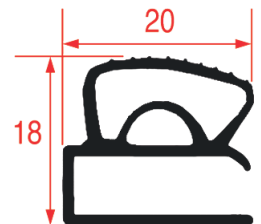

GEV Code: 902086/901988
Coil Length: 8/25m

Color: WHITE
Suitable for: GERMANI

LF Code: 3286517/3286518
Coil Length: 10/20m

GEV Code: LF3286517/901141
Coil Length: 10/25m

Color: WHITE
Suitable for: GERMANI