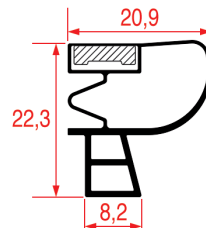

LF Profile: 1055
GEV Profile: 9950

Code (bar): 3286149, LF3286149
Length: 2000
Color: GREY
Suitable for: ALASKA