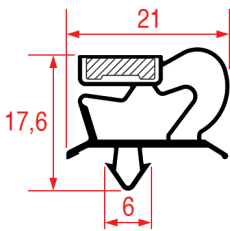

LF Profile: 3001
GEV Profile: 8048

Code (bar): 5125902, 903040
Length: 2500
Color: GREY/BLACK