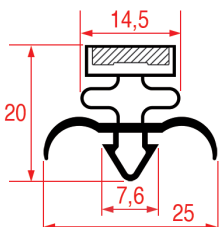

LF Profile: 8171
GEV Profile: 8171

Code (bar): 5172860, 903043
Length: 2500
Color: BLACK