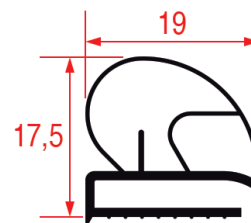

LF Profile: 2012
GEV Profile: 9710

Code (bar): 3286196, LF3286196
Length: 2300
Color: GREY