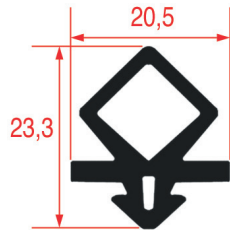

LF Code: 3286523/3286524
Coil Length: 6/25m

GEV Code: 902093/901786
Coil Length: 6/25m

Color: BLACK
Suitable for: FRIGOR BOX