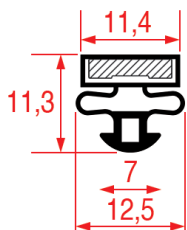

STANDARD MEASURES GASKETS

LF Profile: 1091
GEV Profile: 9032

Code (bar): 5125364, LF5125364
Length: 2300
Color: GREY
Suitable for: ANTONY

LF Profile: 1092
GEV Profile: 9156

Color: GREY
Suitable for: DUKERS, HORECA-SELECT,
LA SOMMELLIER