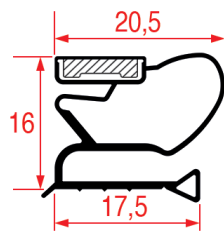

LF Profile: 2007
GEV Profile: 9515

Code (bar): 3286141, LF3286141
Length: 2000
Color: GREY

Suitable for: LIEBHERR