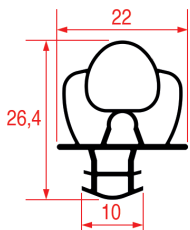

LF Profile: 1026
GEV Profile: 9650

Code (bar): 3186078, 902108
Length: 2500
Color: WHITE