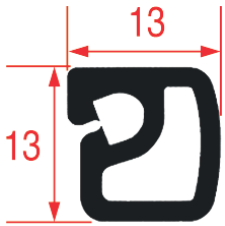

GASKETS IN BUNDLES

LF Code: 3286505/3286506
Coil Length: 6/25m

GEV Code: 902092/901785
Coil Length: 6/25m

Color: GREY
Suitable for: PRIOLINOX