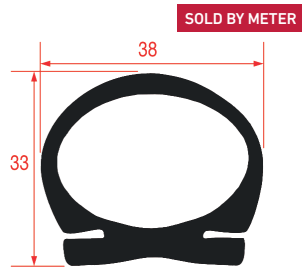

LF Code: 3186715
GEV Code: 901118

Color: BLACK
Suitable for: FRIGOR BOX