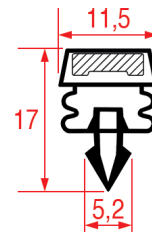

LF Profile: 1080
GEV Profile: 9319

Code (bar): 5125259, 902363
Length: 2440
Color: GREY
Suitable for: RANDEL

STANDARD MEASURES GASKETS & BARS

LF Profile: 1081
GEV Profile: 9314

Code (bar): 5125368, 902158
Length: 1200
Color: WHITE
Suitable for: HORECA-SELECT