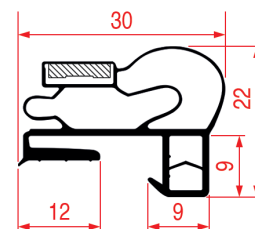

LF Profile: 2018
GEV Profile: 9034

Color: WHITE
Suitable for: LIEBHERR