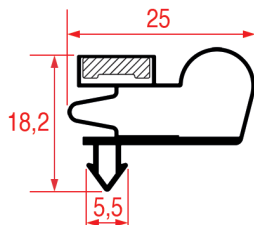

LF Profile: 1007
GEV Profile: 9010

Code (bar): 3186767, LF3186767

Length: 2000
Color: BLACK

Suitable for: DESMON, EMMEPI, FRAMEC, FREE CEE, FRIGOREX, IARP, IBERNA, MONDIAL ELITE, SCOTSMAN, TEFCOLD

LF Profile: 1008
GEV Profile: 9795