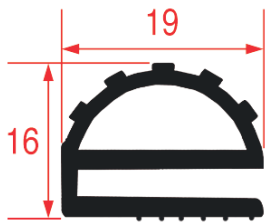

GASKETS IN BUNDLES

LF Code: 3286142/3286143
Coil Length: 7/20m

GEV Code: 902104/902105
Coil Length: 7/21m

Color: WHITE
Suitable for: FRIGOR BOX