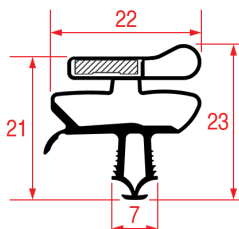

Color: BLACK
Suitable for: FRENOX

SNAP-IN GASKETS

STANDARD MEASURES GASKETS

LF Profile: 1087
GEV Profile: 9022

Color: WHITE
Suitable for: LIEBHERR

LF Profile: 1088
GEV Profile: 9023

Code (bar): 5125362, LF5125362
Length: 2300
Color: WHITE
Suitable for: CANDY, HOOVER,
WHIRLPOOL