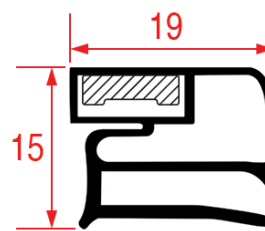

Length: 2000
Color: GREY/WHITE

Suitable for: INFRICO

LF Profile: 2007
GEV Profile: 9515

Code (bar): 3286141, LF3286141
Length: 2000
Color: GREY

Suitable for: LIEBHERR

LF Profile: 2008
GEV Profile: 9458

Code (bar): 3286153, 902602
Length: 2000
Color: GREY