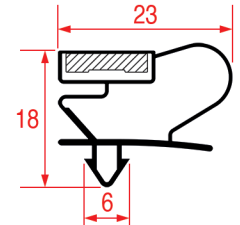

LF Profile: 1025
GEV Profile: 9046

Code (bar): 3286132, LF3286132
Length: 2000
Color: GREY

Suitable for: ANGELO PO, ASSKÜHL,
EMMEPI, SAGI