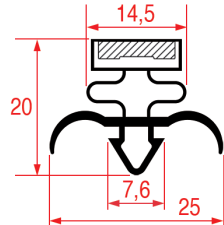

Suitable for: IME TURBO

SNAP-IN GASKETS

LF Profile: 1022
GEV Profile: 9153

Code (bar): 3286131, LF3286131
Length: 2000
Color: GREY

Suitable for: FORCAR, GAMKO, GEMM,
IME TURBO, INOMAK, MAFIROL, THIRODE,
WILLIAMS