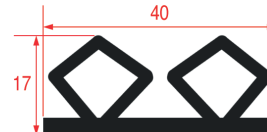

LF Code: 3186892

GEV Code: 902592

Coil Length: 3m

Color: WHITE

Suitable for: FRIGOR BOX