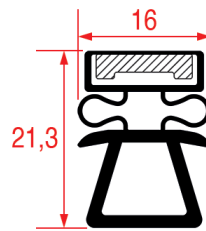

LF Profile: 3001
GEV Profile: 8048

Code (bar): 5125902, 903040
Length: 2500
Color: GREY/BLACK

LF Profile: 3016
GEV Profile: 8794

Code (bar): 5125906, 903042
Length: 2500
Color: GREY/BLACK

LF Profile: 8162
GEV Profile: 8162