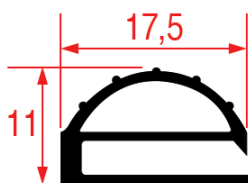

LF Profile: 2010
GEV Profile: 9102

Code (bar): 3286194, LF3286194
Length: 2300
Color: GREY

Suitable for: BOSCH, WURLITZER