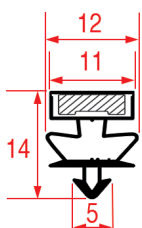

STANDARD MEASURES GASKETS

LF Profile: 1057
GEV Profile: 9020

Color: GREY
Suitable for: RONDA