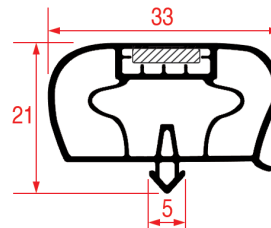

LF Profile: 1051
GEV Profile: 1051

Code (bar): 2104566, LF2104566
Length: 2300
Color: GREY
Suitable for: INFRICO