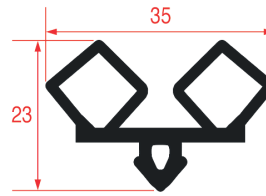

GEV Code: 902104/902105
Coil Length: 7/21m

Color: WHITE
Suitable for: FRIGOR BOX

LF Code: 3286523/3286524
Coil Length: 6/25m

GEV Code: 902093/901786
Coil Length: 6/25m

Color: BLACK
Suitable for: FRIGOR BOX