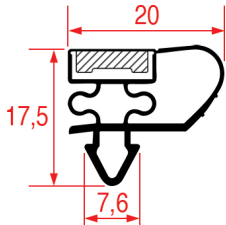

SNAP-IN GASKETS

LF Profile: 1022
GEV Profile: 9153

Code (bar): 3286131, LF3286131
Length: 2000
Color: GREY

Suitable for: FORCAR, GAMKO, GEMM,
IME TURBO, INOMAK, MAFIROL, THIRODE,
WILLIAMS