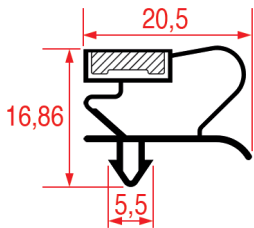

LF Profile: 1038
GEV Profile: 9053

Code (bar): 3286137, LF3286137
Length: 2000
Color: GREY