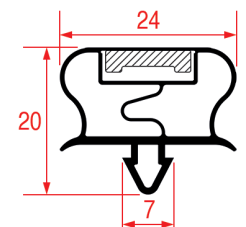

LF Profile: 1017
GEV Profile: 9798

Code (bar): 3286096, 902038
Length: 2500
Color: GREY

Suitable for: INFRICO

LF Profile: 1018
GEV Profile: 9743

Code (bar): 3186777, 902304
Length: 2500
Color: GREY

Suitable for: EKU, IME TURBO, KÜLEG, TELEWIG, UNGERMANN