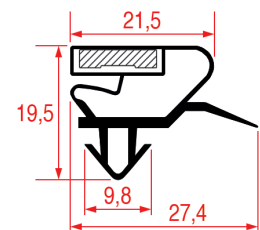

LF Profile: 1073
GEV Profile: 9398

Code (bar): 3286210, 902033
Length: 2500
Color: BLACK