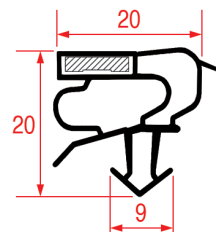

STANDARD MEASURES GASKETS

LF Profile: 1085
GEV Profile: 9152

Color: GREY
Suitable for: HORECA-SELECT