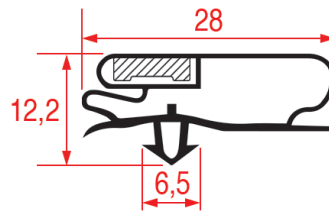

LF Profile: 1068
GEV Profile: 9500

Code (bar): 3286188, LF3286188
Length: 2550
Color: GREY

LF Profile: 1069
GEV Profile: 9057

Code (bar): 3286215, 902347
Length: 2440
Color: BLACK
Suitable for: VERO

STANDARD MEASURES GASKETS