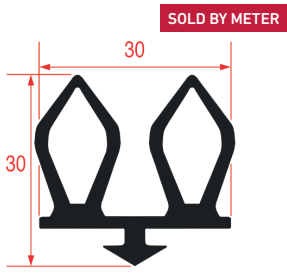

GASKETS IN BUNDLES

LF Code: 3286144
GEV Code: LF3286144

Color: BLACK
Suitable for: FRIGOR BOX