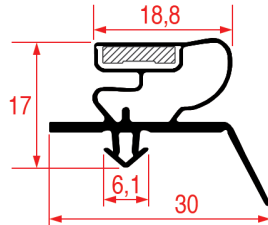

LF Profile: 1075
GEV Profile: 9401

Code (bar): 3286213, 902036
Length: 2500
Color: BLACK