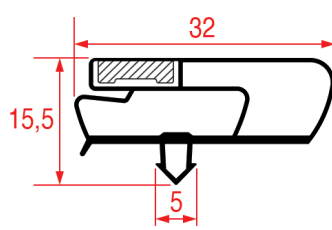

LF Profile: 1031
GEV Profile: 9797

Code (bar): 3286134, LF3286134
Length: 2000
Color: GREY

Suitable for: CORECO, FAGOR