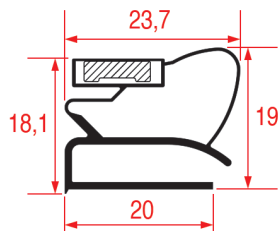

LF Profile: 2005
GEV Profile: 9954

Code (bar): 3186867/5099943,
LF3186867/LF5099943

Length: 2000
Color: GREY/WHITE

Suitable for: INFRICO