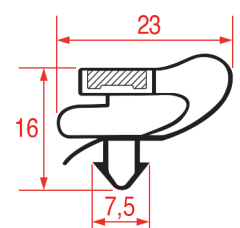

STANDARD MEASURES GASKETS

LF Profile: 1061
GEV Profile: 9150

Color: GREY
Suitable for: ANGELO PO, FORCAR, SAGI,
TEFCOLD