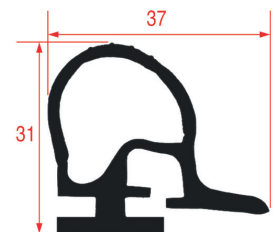

LF Code: 3286541/3286542
Coil Length: 6/20m

GEV Code: 902102/902101
Coil Length: 6/20m

Color: BLACK
Suitable for: MTH