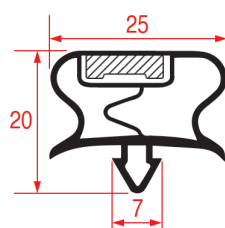

LF Profile: 1056
GEV Profile: 9154

Code (bar): 3286186, LF3286186
Length: 2550
Color: WHITE
Suitable for: TECFRIGO

STANDARD MEASURES GASKETS

LF Profile: 1057
GEV Profile: 9020

Color: GREY
Suitable for: RONDA