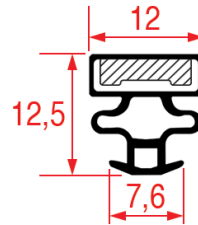

LF Profile: 1024
GEV Profile: 9373

Code (bar): 3186824, LF3186824
Length: 2200
Color: GREY

Suitable for: ELECTROLUX, FAGOR,
KÜLEG, MONDIAL ELITE, RONDA, ZANUSSI