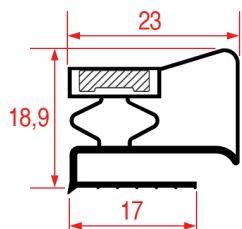

LF Profile: 2013
GEV Profile: 9138

Code (bar): 3286197, LF3286197
Length: 2300
Color: GREY

MIDDLE-EDGE GASKETS

STANDARD MEASURES GASKETS

LF Profile: 2014
GEV Profile: 9953

Code (bar): 3286198, LF3286198
Length: 2000
Color: GREY