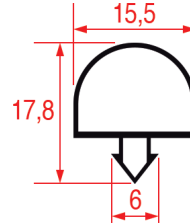

STANDARD MEASURES GASKETS

LF Profile: 1063
GEV Profile: 9021

Color: GREY
Suitable for: TECFRIGO

LF Profile: 1064
GEV Profile: 9728

Code (bar): 3286190, LF3286190
Length: 2300
Color: GREY

LF Profile: 1065
GEV Profile: 9722