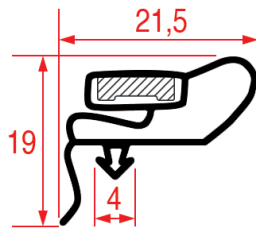

STANDARD MEASURES GASKETS

LF Profile: 1050
GEV Profile: 9952

Color: GREY
Suitable for: LIEBHERR