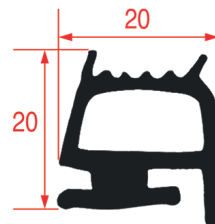

LF Code: 3286517/3286518
Coil Length: 10/20m

GEV Code: LF3286517/901141
Coil Length: 10/25m

Color: WHITE
Suitable for: GERMANI