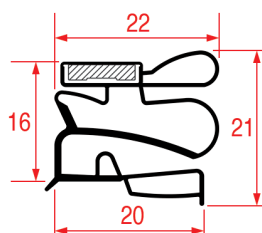

LF Profile: 2025
GEV Profile: 9035

Code (bar): 5125365, LF5125365
Length: 2300
Color: GREY