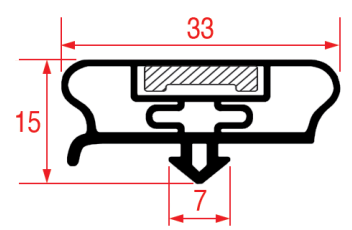

LF Profile: 1033
GEV Profile: 9800

Code (bar): 2104619, LF2104619
Length: 2300
Color: GREY

Suitable for: FRIGINOX, ODIC