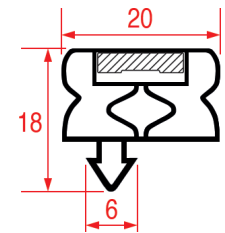

STANDARD MEASURES GASKETS

LF Profile: 1082
GEV Profile: 9251

Color: GREY
ANGELO PO, ICEMATIC, ZANUSSI