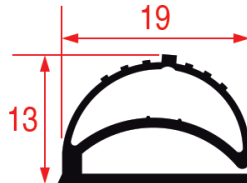

LF Profile: 2011
GEV Profile: 9158

Code (bar): 3286195, LF3286195
Length: 2300
Color: GREY