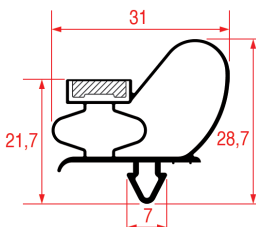

LF Profile: 1018
GEV Profile: 9743

Code (bar): 3186777, 902304
Length: 2500
Color: GREY

Suitable for: EKU, IME TURBO, KÜLEG, TELEWIG, UNGERMANN