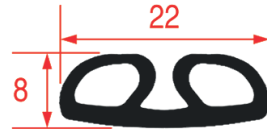

LF Code: 3286509
Coil Length: 8m

GEV Code: 902083
Coil Length: 8m

Color: WHITE
Suitable for: GERMANI