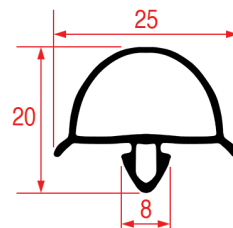

LF Profile: 1047
GEV Profile: 9729

Code (bar): 7111323, LF7111323
Length: 3000
Color: GREY

Suitable for: CORNELIUS