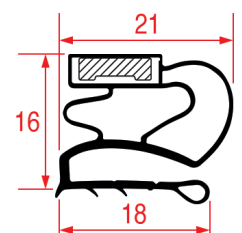

STANDARD MEASURES GASKETS

LF Profile: 2022
GEV Profile: 9170

Color: BLACK

LF Profile: 2023
GEV Profile: 9910

Code (bar): 5125380, 901646
Length: 735
Color: BLACK
Suitable for: HORECA-SELECT

STANDARD MEASURES GASKETS