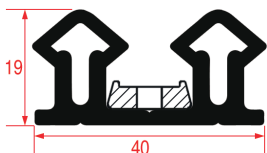

LF Code: 3986004

GEV Code: LF3986004

Coil Length: 2,5m

Color: BLACK

Suitable for: FERMOD