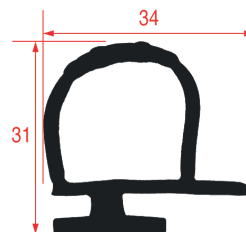

LF Code: 3286527/5072685
Coil Length: 6/25m

GEV Code: 902126/LF5072685
Coil Length: 6/25m

Color: BLACK
Suitable for: MTH