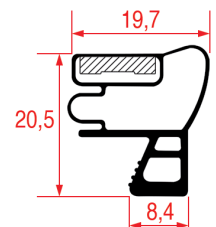

LF Profile: 1020
GEV Profile: 9162

Code (bar): 3186779, 902269
Length: 2500
Color: GREY

Suitable for: EISFINK, EISVOIGT, FRANKE, HAGOLA

LF Profile: 1021
GEV Profile: 9036

Code (bar): 3286130, LF3286130
Length: 2000
Color: GREY