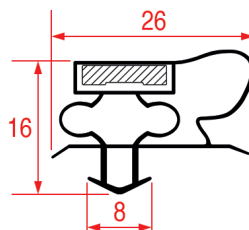

STANDARD MEASURES GASKETS

LF Profile: 1093
GEV Profile: 9157

Color: GREY
Suitable for: AMITEK, COOKMAX, FIMAR,
FORCAR