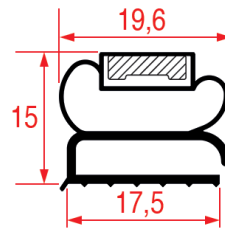

LF Profile: 2003
GEV Profile: 9207

Code (bar): 3286163, LF3286163
Length: 2000
Color: GREY

Suitable for: AMBACH, ANGELO PO,
KÜLEG, SAGI