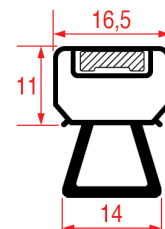

LF Profile: 1090
GEV Profile: 9166

Code (bar): 5125246, 902029
Length: 2500
Color: GREY
Suitable for: EISFINK, EISVOIGT, FRANKE,
HAGOLA