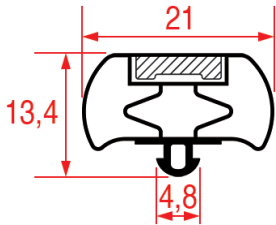

SNAP-IN GASKETS

LF Profile: 1034
GEV Profile: 9252

Code (bar): 3286135, LF3286135
Length: 2000
Color: GREY

Suitable for: EISFINK, EISVOIGT, FRANKE, FRIGOVELL, KÜLEG, LTH