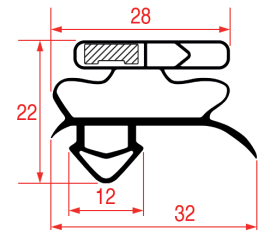

LF Profile: 1068
GEV Profile: 9500

Code (bar): 3286188, LF3286188
Length: 2550
Color: GREY

LF Profile: 1069
GEV Profile: 9057

Code (bar): 3286215, 902347
Length: 2440
Color: BLACK
Suitable for: VERO

STANDARD MEASURES GASKETS