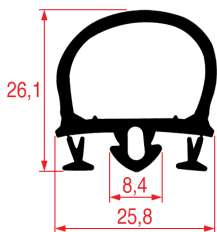

LF Code: 3286094/3286095
Coil Length: 6/20m

GEV Code: 902095/901788
Coil Length: 6/25m

Color: BLACK
Suitable for: FRIGOR BOX

LF Code: 3286537/3286538
Coil Length: 6/12m

GEV Code: 901115
Coil Length: 6m

Color: BLACK
Suitable for: FRIGOR BOX