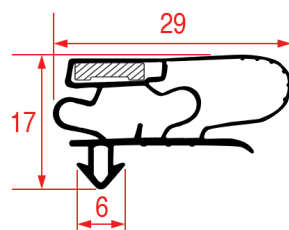

LF Profile: 1071
GEV Profile: 9014

Color: GREY
Suitable for: OZTIRYAKILER