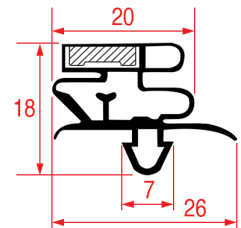

Code (bar): 3286118, 902271
Length: 2500
Color: GREY

Suitable for: BEVERAGE AIR, FRANKE, RIEBER

LF Profile: 1042
GEV Profile: 9015

Code (bar): 3286154, LF3286154
Length: 2000
Color: GREY

Suitable for: DELFIELD