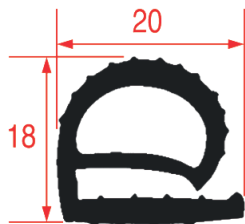

GEV Code: 902084/901986
Coil Length: 6/25m

Color: WHITE
Suitable for: GERMANI

LF Code: 3286513/3286514
Coil Length: 8/25m

GEV Code: 902085/901987
Coil Length: 6/25m

Color: WHITE
Suitable for: GERMANI

LF Code: 3286515/3286516
Coil Length: 6/25m