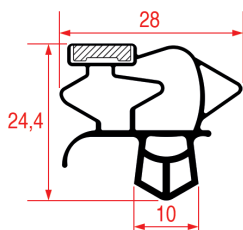

LF Profile: 1030
GEV Profile: 9793

Code (bar): 3286133, LF3286133
Length: 2000
Color: WHITE

Suitable for: BONNET, FRIGOWELL, LTH