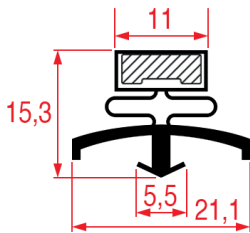

STANDARD MEASURES GASKETS

LF Profile: 1079
GEV Profile: 9317

Color: BLACK
Suitable for: BEVERAGE-AIR, KELVINATOR, MIGALI, NOR-LAKE, PERLICK, TURBO AIR, UNIVERSAL NOLIN, VICTORY, WELBUILT