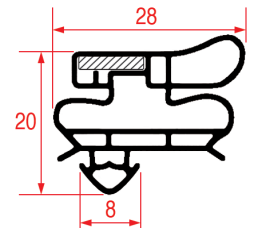

STANDARD MEASURES GASKETS

LF Profile: 1050
GEV Profile: 9952

Color: GREY
Suitable for: LIEBHERR

LF Profile: 1051
GEV Profile: 1051

Code (bar): 2104566, LF2104566
Length: 2300
Color: GREY
Suitable for: INFRICO

LF Profile: 1052
GEV Profile: 9505

Code (bar): 3286216, LF3286216
Length: 2300
Color: GREY
Suitable for: LIEBHERR

STANDARD MEASURES GASKETS

LF Profile: 1053
GEV Profile: 9019

Color: BLACK/WHITE
Suitable for: LIEBHERR