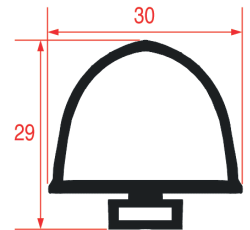

LF Code: 3286537/3286538
Coil Length: 6/12m

GEV Code: 901115
Coil Length: 6m

Color: BLACK
Suitable for: FRIGOR BOX