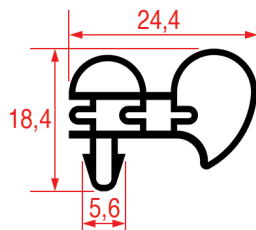

Suitable for: ANGELO PO, ASSKÜHL,
EMMEPI, SAGI

LF Profile: 1026
GEV Profile: 9650

Code (bar): 3186078, 902108
Length: 2500
Color: WHITE

LF Profile: 1027
GEV Profile: 9431

Code (bar): 3186880, LF3186880
Length: 2000
Color: GREY