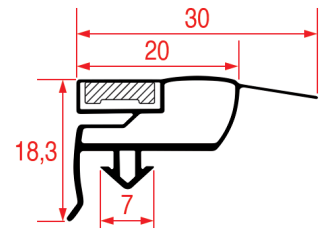

LF Profile: 1005
GEV Profile: 9773

Code (bar): 3286123, LF3286123

Length: 2000
Color: GREY

Suitable for: ALPENINOX, DEXION, ELECTROLUX, EVERLASTING, ILSA, LAINOX, MBM, MONDIAL ELITE, WHIRLPOOL, ZANUSSI