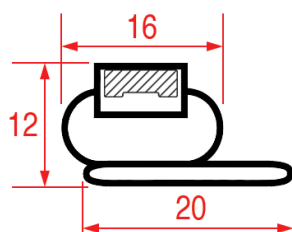

Color: WHITE
Suitable for: LIEBHERR

STANDARD MEASURES GASKETS

LF Profile: 2019
GEV Profile: 9135

Color: GREY
Suitable for: HORECA-SELECT

STANDARD MEASURES GASKETS

LF Profile: 2021
GEV Profile: 9968

Color: WHITE
Suitable for: HORECA-SELECT