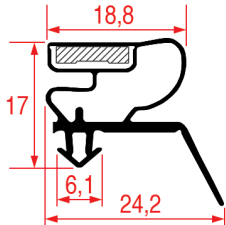

LF Profile: 1072
GEV Profile: 9175

Color: GREY
Suitable for: OZTIRYAKILER

LF Profile: 1073
GEV Profile: 9398

Code (bar): 3286210, 902033
Length: 2500
Color: BLACK

SNAP-IN GASKETS

STANDARD MEASURES GASKETS

LF Profile: 1074
GEV Profile: 9400