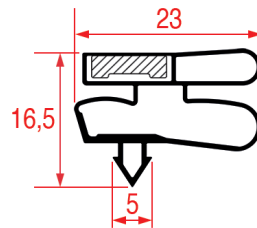

LF Profile: 1012
GEV Profile: 9151

Code (bar): 3286126/3286162, LF3286126/LF3286162
Length: 2000
Color: WHITE/BLACK

Suitable for: EMMEPI, IARP, MONDIAL ELITE, WHIRLPOOL