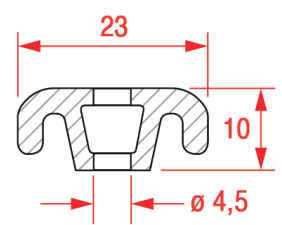

LF Code: 3986003
For 2101890 and 2105210

GEV Code: 902068
For LF2101890 and 900917

Length: 2,5m
Color: BLACK
Suitable for: FERMOD