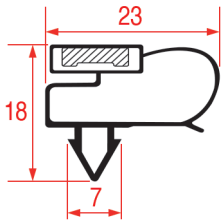

SNAP-IN GASKETS

STANDARD MEASURES GASKETS

LF Profile: 1062
GEV Profile: 9051

Color: GREY
Suitable for: GRAM