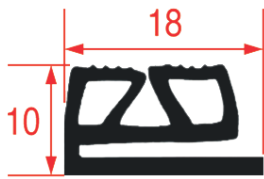

LF Code: 3286513/3286514
Coil Length: 8/25m

GEV Code: 902085/901987
Coil Length: 6/25m

Color: WHITE
Suitable for: GERMANI