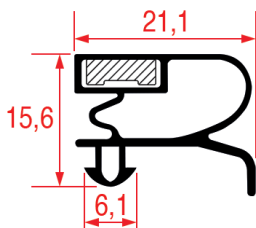

LF Profile: 1014
GEV Profile: 9753

Code (bar): 3286128, LF3286128
Length: 2000
Color: GREY

Suitable for: ANGELO PO, C&D, ELECTROLUX, EVERLASTING, GEMM, IRF, ISA, SAGI, ZANUSSI