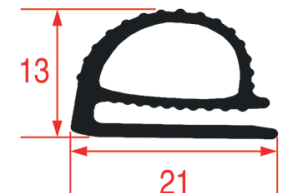

LF Code: 3786259

GEV Code: 902605

Color: WHITE

Suitable for: FERMOD