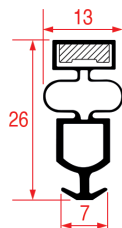

LF Profile: 1045
GEV Profile: 9796

Code (bar): 3286159, LF3286159
Length: 2600
Color: BLACK