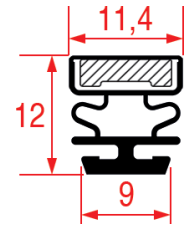

LF Profile: 1037
GEV Profile: 9322

Code (bar): 3286121, LF3286121
Length: 2000
Color: GREY

Suitable for: BBC, IDEAL, KALTE 2000