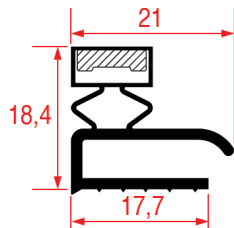

LF Profile: 2002
GEV Profile: 9106

Code (bar): 3286140, LF3286140
Length: 2000
Color: WHITE

L Shape Code (bar):
3286220/3286221

L Shape Length :
1300X600/2000X1000 (2PCS)

Suitable for: ANGELO PO, EVERLASTING,
FAGOR, ISA, MARENO, SAGI