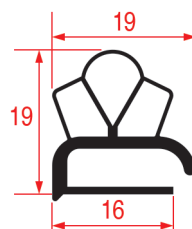

LF Profile: 2016
GEV Profile: 9191

Code (bar): 3286200, LF3286200
Length: 2300
Color: GREY