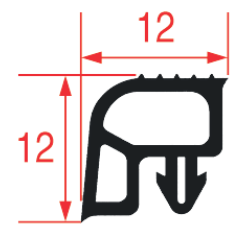

LF Code: 3286539/3286540
Coil Length: 6/12m

GEV Code: 902081/901983
Coil Length: 6/25m

Color: BLACK
Suitable for: PRIOLINOX