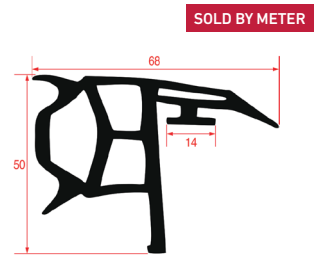

LF Code: 3986001
GEV Code: LF3986001

Color: BLACK
Suitable for: SEVEN