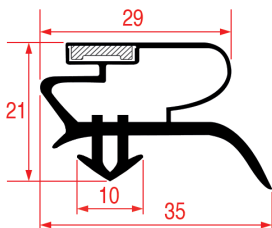

STANDARD MEASURES GASKETS

LF Profile: 1050
GEV Profile: 9952

Color: GREY
Suitable for: LIEBHERR

LF Profile: 1051
GEV Profile: 1051

Code (bar): 2104566, LF2104566
Length: 2300
Color: GREY
Suitable for: INFRICO

LF Profile: 1052
GEV Profile: 9505

Code (bar): 3286216, LF3286216
Length: 2300
Color: GREY
Suitable for: LIEBHERR

STANDARD MEASURES GASKETS

LF Profile: 1053
GEV Profile: 9019

Color: BLACK/WHITE
Suitable for: LIEBHERR