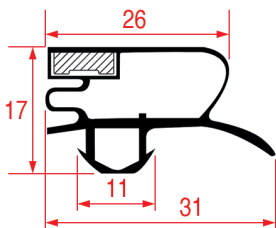

LF Profile: 1044
GEV Profile: 9018

Code (bar): 3286217, LF3286217
Length: 2500
Color: BLACK

Suitable for: GRAM