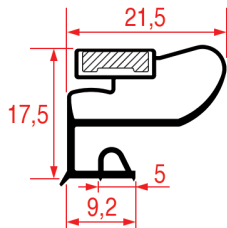

MIDDLE-EDGE GASKETS

L SHAPED BAR AVAILABLE

LF Profile: 2001
GEV Profile: 9663

Code (bar): 3286139, LF3286139
Length: 2000
Color: WHITE

L Shape Code (bar):
3286218/3286219

L Shape Length :
1300X600/2000X1000 (2PCS)

Suitable for: ALPENINOX, ART SERF, DEXION,
ELECTROLUX, FRIULINOX, WHIRLPOOL,
ZANUSSI

L SHAPED BAR AVAILABLE