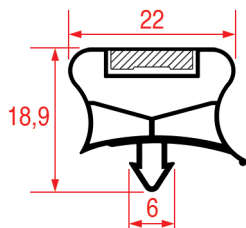

LF Profile: 1016
GEV Profile: 9794

Code (bar): 3286063, 901171
Length: 2000
Color: GREY

Suitable for: AFINOX, ELECTROLUX, FRANKE, FRIULINOX, IGLU, ILSA, LAINOX, MARENO, MISA, OLIS, POLARIS, WHIRLPOOL, ZANUSSI