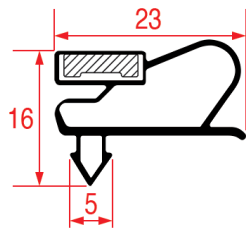

SNAP-IN GASKETS

LF Profile: 1010
GEV Profile: 9237

Code (bar): 3186877, 900097
Length: 2000
Color: GREY

Suitable for: ELECTROLUX, MISA, ZANUSSI

LF Profile: 1011
GEV Profile: 9050

Code (bar): 3286097, 902593
Length: 2000
Color: GREY