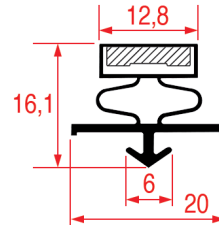

LF Profile: 1036
GEV Profile: 9324

Code (bar): 3286155, LF3286155
Length: 2500
Color: GREY