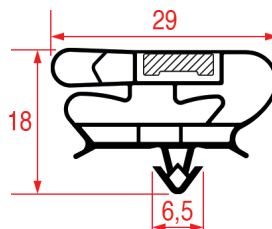

Color: BLACK
Suitable for: FRENOX

SNAP-IN GASKETS

STANDARD MEASURES GASKETS

LF Profile: 1087
GEV Profile: 9022

Color: WHITE
Suitable for: LIEBHERR

LF Profile: 1088
GEV Profile: 9023

Code (bar): 5125362, LF5125362
Length: 2300
Color: WHITE
Suitable for: CANDY, HOOVER,
WHIRLPOOL