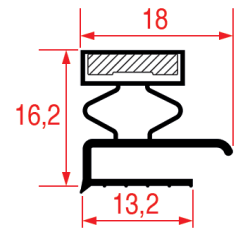

L Shape Length :
1300X600/2000X1000 (2PCS)

Suitable for: ANGELO PO, EVERLASTING,
FAGOR, ISA, MARENO, SAGI

LF Profile: 2003
GEV Profile: 9207

Code (bar): 3286163, LF3286163
Length: 2000
Color: GREY

Suitable for: AMBACH, ANGELO PO,
KÜLEG, SAGI