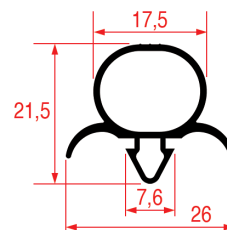

LF Profile: 1032
GEV Profile: 9192

Code (bar): 3286120, 902273
Length: 2500
Color: GREY