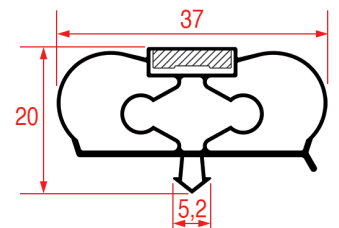

LF Profile: 1017
GEV Profile: 9798

Code (bar): 3286096, 902038
Length: 2500
Color: GREY

Suitable for: INFRICO