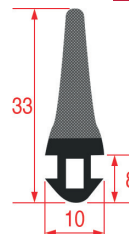

LF Code: 3286157

GEV Code: LF3286157

(PART OF 3986004)

Suitable for: FERMOD

SOLD BY METER

LF Code: 5078276

GEV Code: LF5078276

Color: BLACK

SOLD BY METER