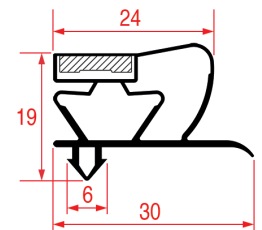

LF Profile: 1029
GEV Profile: 9045

Code (bar): 3286145, 902256
Length: 2500
Color: GREY

Suitable for: INCOLD