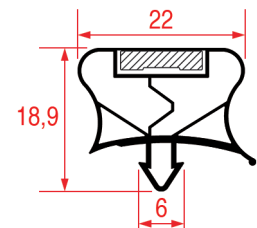

LF Profile: 1116
GEV Profile: 9792

Code (bar): 3286214, LF3286214
Length: 2000
Color: GREY

Suitable for: AFINOX, ELECTROLUX, FRANKE, FRIULINOX, IGLU, ILSA, LAINOX, MARENO, MISA, OLIS, POLARIS, WHIRLPOOL, ZANUSSI