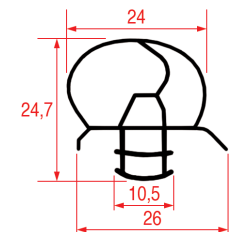

LF Profile: 1084
GEV Profile: 9042

Color: WHITE
Suitable for: TEFCOLD

STANDARD MEASURES GASKETS

LF Profile: 1085
GEV Profile: 9152

Color: GREY
Suitable for: HORECA-SELECT

STANDARD MEASURES GASKETS

LF Profile: 1086
GEV Profile: 9996