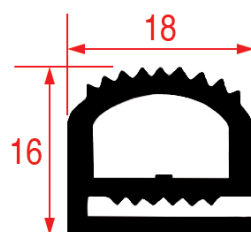

STANDARD MEASURES GASKETS

LF Profile: 2022
GEV Profile: 9170

Color: BLACK