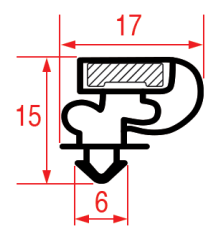

LF Profile: 1056
GEV Profile: 9154

Code (bar): 3286186, LF3286186
Length: 2550
Color: WHITE
Suitable for: TECFRIGO