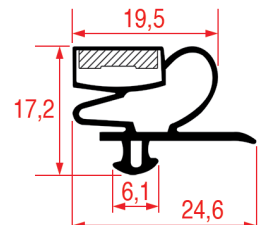

LF Profile: 1009
GEV Profile: 9012

Code (bar): 3286125, LF3286125

Length: 2000
Color: GREY

Suitable for: ANGELO PO, C&D, EMMEPI, FAGOR, GELART, ICU, ISA, SAGI