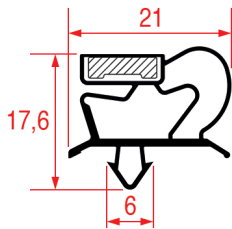

Input the gasket's dimensions, specifying if it is 4-sided or 3-sided.

Select your product from the list and put it in your cart.

[If the gasket you need does not come up in the search, a form will appear where you will be able to request a tailor-made gasket].

SNAP-IN GASKETS

Our gaskets can be ordered tailor-made, except for profiles marked with "standard measures gaskets".

When you see this symbol in the profile drawing, it means that profile is provided with a magnet.