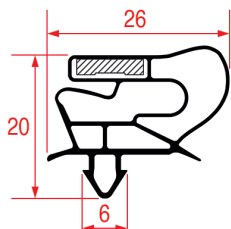

SNAP-IN GASKETS

STANDARD MEASURES GASKETS

LF Profile: 1087
GEV Profile: 9022

Color: WHITE
Suitable for: LIEBHERR