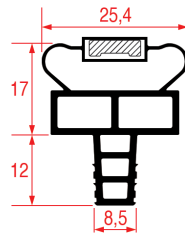

LF Profile: 1080
GEV Profile: 9319

Code (bar): 5125259, 902363
Length: 2440
Color: GREY
Suitable for: RANDEL

STANDARD MEASURES GASKETS & BARS

LF Profile: 1081
GEV Profile: 9314

Code (bar): 5125368, 902158
Length: 1200
Color: WHITE
Suitable for: HORECA-SELECT