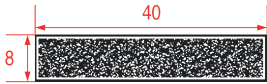

GASKETS IN BUNDLES

SOLD BY METER

LF Code: 3286543/3286544

Coil Length: 6/12m

GEV Code: 902080/LF3286544

Coil Length: 6/12m

Color: BLACK

SOLD BY METER