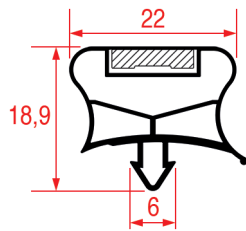

LF Profile: 3016
GEV Profile: 8794

Code (bar): 5125906, 903042
Length: 2500
Color: GREY/BLACK