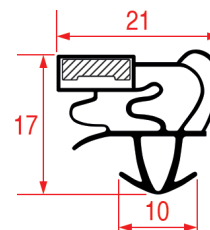

STANDARD MEASURES GASKETS

LF Profile: 1094
GEV Profile: 9033

Color: GREY
Suitable for: HORECA-SELECT