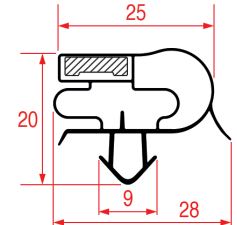

Code (bar): 3286212, 902034
Length: 2500
Color: GREY

LF Profile: 1075
GEV Profile: 9401

Code (bar): 3286213, 902036
Length: 2500
Color: BLACK

LF Profile: 1076
GEV Profile: 9956

Code (bar): 5090489, 902384
Length: 2500
Color: WHITE