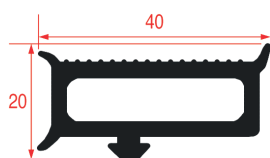

LF Code: 3286525/3286211
Coil Length: 6/24m

GEV Code: 902088/LF3286211
Coil Length: 6/24m

Color: GREY
Suitable for: SURFRIGO