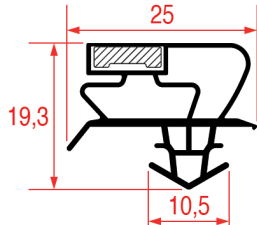

Suitable for: FRIGINOX, ODIC

SNAP-IN GASKETS

LF Profile: 1034
GEV Profile: 9252

Code (bar): 3286135, LF3286135
Length: 2000
Color: GREY

Suitable for: EISFINK, EISVOIGT, FRANKE, FRIGOVELL, KÜLEG, LTH

LF Profile: 1035
GEV Profile: 9055