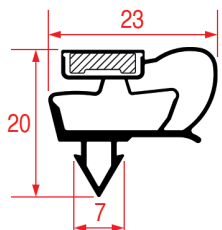

LF Profile: 1068
GEV Profile: 9500

Code (bar): 3286188, LF3286188
Length: 2550
Color: GREY

LF Profile: 1069
GEV Profile: 9057

Code (bar): 3286215, 902347
Length: 2440
Color: BLACK
Suitable for: VERO

STANDARD MEASURES GASKETS