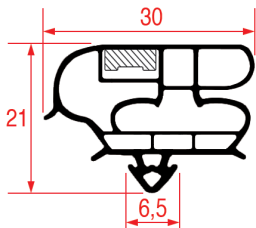

SNAP-IN GASKETS

STANDARD MEASURES GASKETS

LF Profile: 1049
GEV Profile: 9180

Color: GREY
Suitable for: ELECTROLUX, ZANUSSI