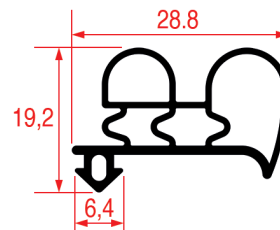

Suitable for: MONDIAL ELITE

LF Profile: 1028
GEV Profile: 9430

Code (bar): 3186711, LF3186711
Length: 2200
Color: GREY

LF Profile: 1029
GEV Profile: 9045

Code (bar): 3286145, 902256
Length: 2500
Color: GREY