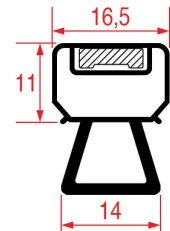

LF Profile: 8166
GEV Profile: 8166

Code (bar): 5172859, 903045
Length: 2500
Color: BLACK