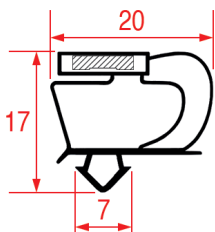

STANDARD MEASURES GASKETS

LF Profile: 1083
GEV Profile: 9052

Color: BLACK
Suitable for: TEFCOLD