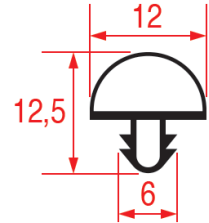

STANDARD MEASURES GASKETS

LF Profile: 1063
GEV Profile: 9021

Color: GREY
Suitable for: TECFRIGO

LF Profile: 1064
GEV Profile: 9728

Code (bar): 3286190, LF3286190
Length: 2300
Color: GREY

LF Profile: 1065
GEV Profile: 9722