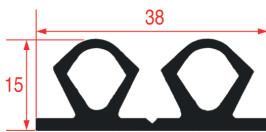

LF Code: 3186890

GEV Code: 901108

Coil Length: 3m

Color: BLACK