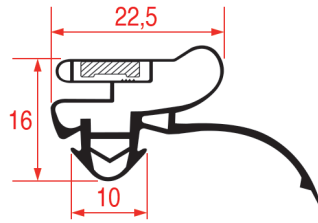

STANDARD MEASURES GASKETS

LF Profile: 1063
GEV Profile: 9021

Color: GREY
Suitable for: TECFRIGO