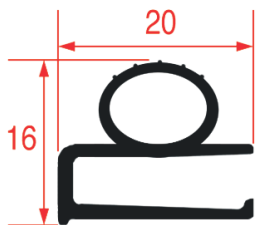

LF Code: 3286535/3286536
Coil Length: 6/16m

GEV Code: 901107
Sold by Meter

Color: GREY

LF Code: 2101890
Coil Length: 8m

GEV Code: LF2101890
Coil Length: 8m

Color: BLACK
Suitable for: FERMOD