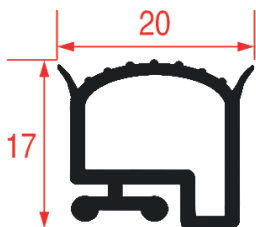

LF Code: 3286503/3286504
Coil Length: 6/25m

GEV Code: 902087/901991
Coil Length: 6/25m

Color: WHITE
Suitable for: COSTAN