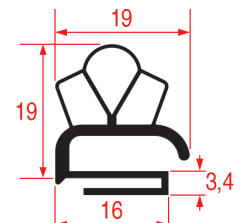

LF Profile: 2013
GEV Profile: 9138

Code (bar): 3286197, LF3286197
Length: 2300
Color: GREY

MIDDLE-EDGE GASKETS

STANDARD MEASURES GASKETS

LF Profile: 2014
GEV Profile: 9953

Code (bar): 3286198, LF3286198
Length: 2000
Color: GREY