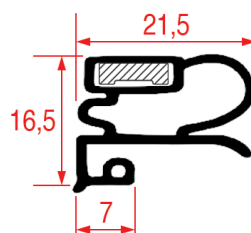

LF Profile: 2026
GEV Profile: 9030

Code (bar): 5125427, 902253
Length: 2500
Color: GREY
Suitable for: ART SERF, ASSKUHL