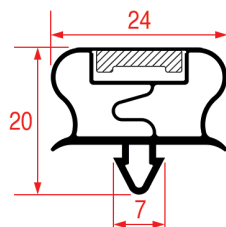

Code (bar): 5172858, 903044
Length: 2500
Color: BLACK

LF Profile: 8166
GEV Profile: 8166

Code (bar): 5172859, 903045
Length: 2500
Color: BLACK

LF Profile: 8171
GEV Profile: 8171

Code (bar): 5172860, 903043
Length: 2500
Color: BLACK