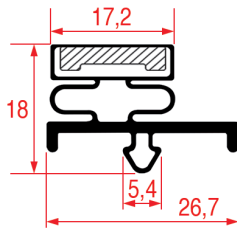

LF Profile: 1039
GEV Profile: 9185

Code (bar): 3286118, 902271
Length: 2500
Color: GREY

Suitable for: BEVERAGE AIR, FRANKE, RIEBER