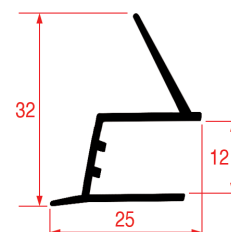

LF Profile: 2023
GEV Profile: 9910

Code (bar): 5125380, 901646
Length: 735
Color: BLACK
Suitable for: HORECA-SELECT