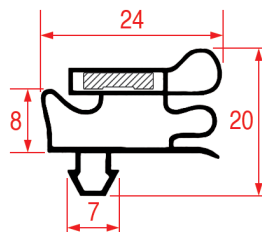

STANDARD MEASURES GASKETS

LF Profile: 1084
GEV Profile: 9042

Color: WHITE
Suitable for: TEFCOLD