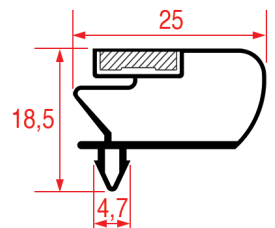

Suitable for: GRAM

LF Profile: 1045
GEV Profile: 9796

Code (bar): 3286159, LF3286159
Length: 2600
Color: BLACK

LF Profile: 1047
GEV Profile: 9729

Code (bar): 7111323, LF7111323
Length: 3000
Color: GREY

Suitable for: CORNELIUS