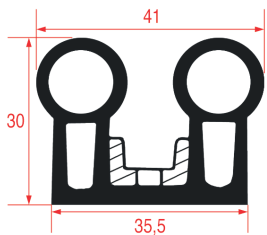

Color: WHITE

LF Code: 7151203/7151204

Coil Length: 12,5/25m

Code Meter: 3786257

GEV Code: LF7151203

Coil Length: 12,5m

Code Meter: LF3786257

Color: WHITE