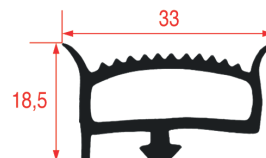

LF Code: 3286501/3286502
Coil Length: 6/20m

GEV Code: 902089/901994
Coil Length: 6/25m

Color: WHITE
Suitable for: SURFRIGO