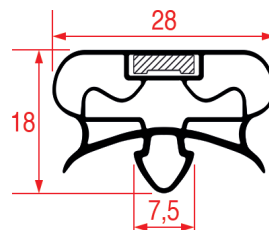

LF Profile: 1068
GEV Profile: 9500

Code (bar): 3286188, LF3286188
Length: 2550
Color: GREY

LF Profile: 1069
GEV Profile: 9057

Code (bar): 3286215, 902347
Length: 2440
Color: BLACK
Suitable for: VERO

STANDARD MEASURES GASKETS

LF Profile: 1070
GEV Profile: 9141

Code (bar): 5125245, LF5125245
Length: 2500
Color: GREY
Suitable for: OZTIRYAKILER

LF Profile: 1071
GEV Profile: 9014

Color: GREY
Suitable for: OZTIRYAKILER

STANDARD MEASURES GASKETS