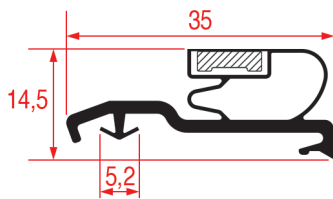

LF Profile: 1066
GEV Profile: 9724

Code (bar): 3286192, LF3286192
Length: 2000
Color: GREY
Suitable for: SCHOTT