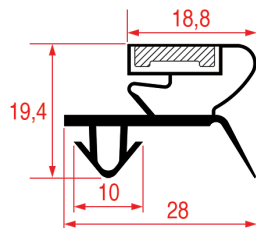

LF Profile: 1052
GEV Profile: 9505

Code (bar): 3286216, LF3286216
Length: 2300
Color: GREY
Suitable for: LIEBHERR

STANDARD MEASURES GASKETS

LF Profile: 1053
GEV Profile: 9019

Color: BLACK/WHITE
Suitable for: LIEBHERR