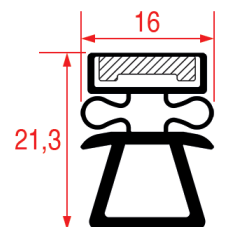

LF Profile: 1020
GEV Profile: 9162

Code (bar): 3186779, 902269
Length: 2500
Color: GREY

Suitable for: EISFINK, EISVOIGT, FRANKE, HAGOLA