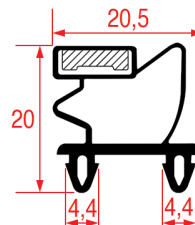

LF Profile: 1007
GEV Profile: 9010

Code (bar): 3186767, LF3186767

Length: 2000
Color: BLACK

Suitable for: DESMON, EMMEPI, FRAMEC, FREE CEE, FRIGOREX, IARP, IBERNA, MONDIAL ELITE, SCOTSMAN, TEFCOLD

LF Profile: 1008
GEV Profile: 9795